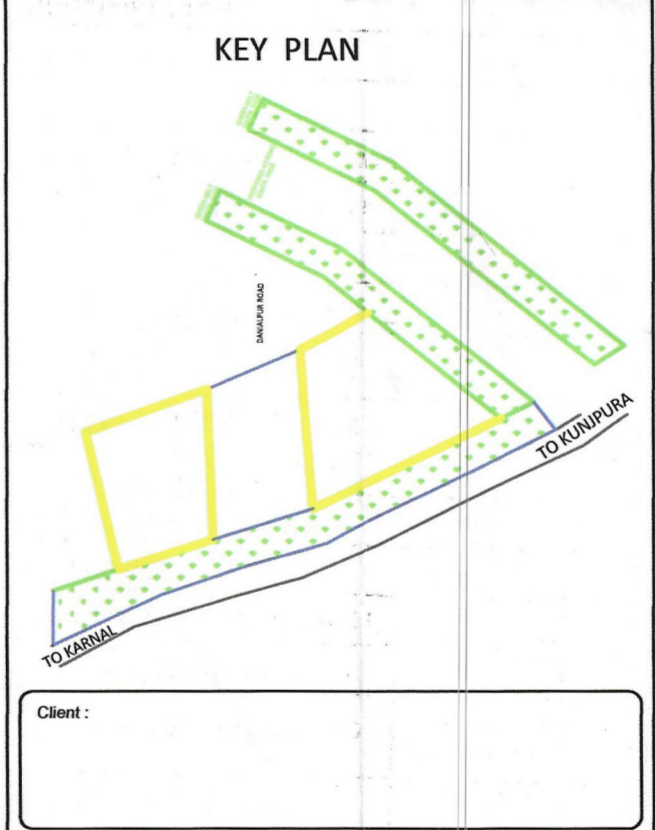

NOTE: - SHOPS ,INDUSTRIAL UNIT ,COMMERCIAL BUILDINGS ,SCHOOL ,COLLEGE ,RELIGIOUS PLACES, SHALL NOT BE CONSIDERED THE PART OF THE COLONY AS PER GOVT. NOTIFICATION DATED 03.03.2023

This layout plan of unauthorised colony is approved and notified by the Government vide notification no. 09/121/2023 - 4CII dated 15th December, 2023. The same be scanned for uploading on the web portal.

Width of existing streets are same as width of main street see 6 page